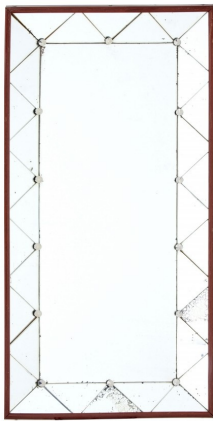

1950's DECO INFLUENCED SHAPED WALL MIRROR - £325

About This Item

TEAK FRAMED MIRROR CIRCA 1950.

CENTRAL RECTANGULAR UPRIGHT MIRROR WHICH IS SET BACK FROM THE TRIANGULAR CUT BORDER. PANELS HELD IN PLACE BY SCREW IN STEEL STUDS.

SOME EXPECTED PLATE LOSS TO MIRROR, SURFACE MARKS TO FRAME.

Dimensions

Height	36" inches / 91CM
Width	18.25 inches / 46CM
Depth	2" inches / 5CM

Specification

Stock Number:	EA2444B
Product Type	Mirrors
Original/Reproduction	Original
Style	Art Deco
Material	Teak